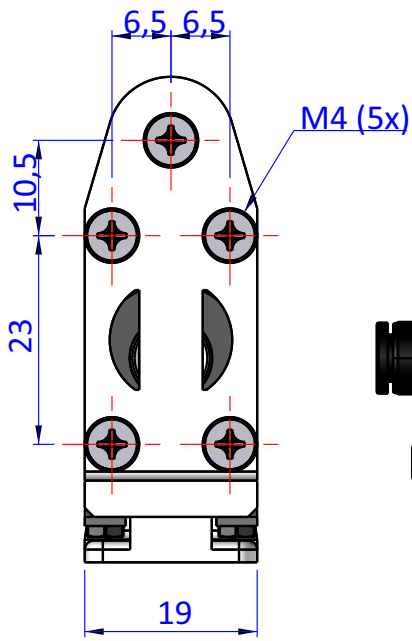

THE PROPERTY OF THE DRAWING IS ESTABLISHED BY LAW. IT IS FORBIDDEN TO PRODUCE OR SHOW IT TO THIRD PART. WITHOUT A WRITTEN AGREEMENT.

DESIGNED FROM FPS Automation		REVIEW A
DATE 30/10/2020	WEIGHT 0,160kg	
CODE VES.GTNY03G4		

Format **A4**
UNI 936-76

GENERAL TOLERANCE
UNI - ISO 2768
CLASSE **f**

DESCRIPTION
VES.GTNY03G4