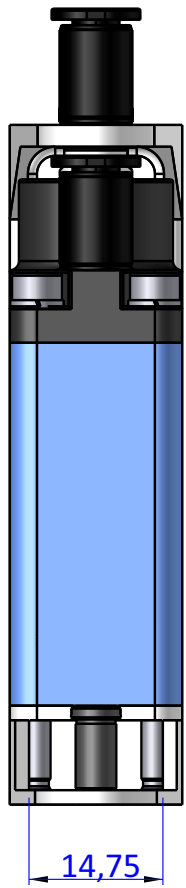

THE PROPERTY OF THE DRAWING IS ESTABLISHED BY LAW. IT IS FORBIDDEN TO PRODUCE OR SHOW IT TO THIRD PART. WITHOUT A WRITTEN AGREEMENT.

DESIGNED FROM FPS Automation		REVIEW A
DATE 30/10/2020	WEIGHT 0,160kg	
CODE VES.GTNY03G4		

Format **A4**
UNI 936-76

GENERAL TOLERANCE
UNI - ISO 2768
CLASSE **f**

DESCRIPTION
VES.GTNY03G4