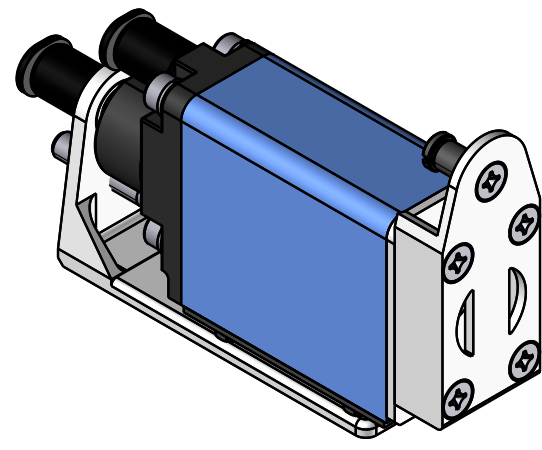

THE PROPERTY OF THE DRAWING IS ESTABLISHED BY LAW. IT IS FORBIDDEN TO PRODUCE OR SHOW IT TO THIRD PART. WITHOUT A WRITTEN AGREEMENT.

DESIGNED FROM FPS Automation		REVIEW A
DATE 30/10/2020	WEIGHT 0,160kg	
CODE VES.GTNY03G4		