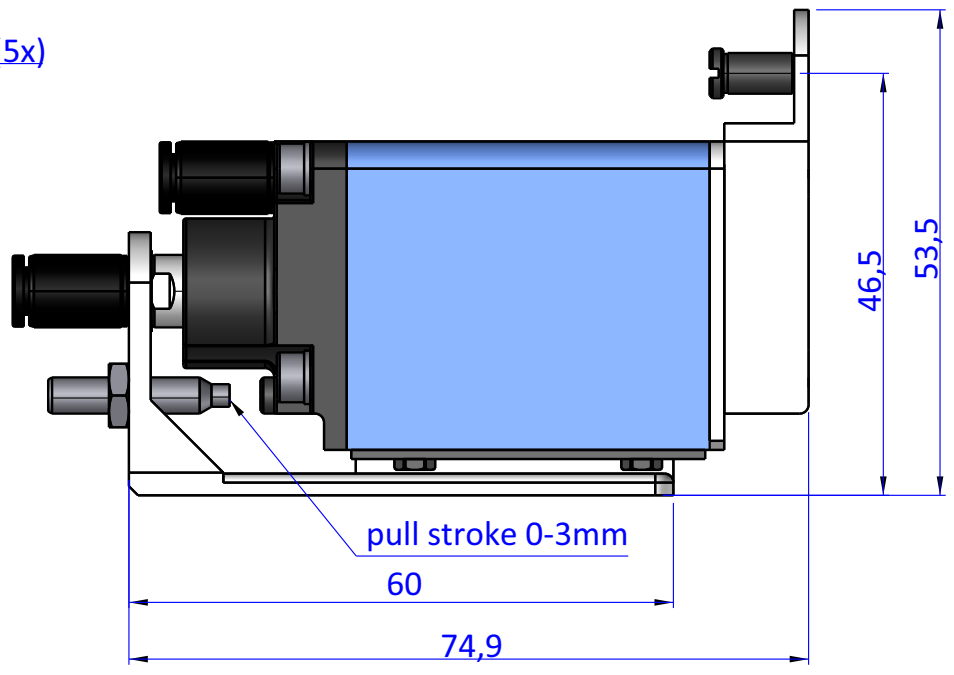

THE PROPERTY OF THE DRAWING IS ESTABLISHED BY LAW. IT IS FORBIDDEN TO PRODUCE OR SHOW IT TO THIRD PART. WITHOUT A WRITTEN AGREEMENT.

DESIGNED FROM FPS Automation		REVIEW A
DATE 30/10/2020	WEIGHT 0,160kg	
CODE VES.GTNY03G4		

Format **A4**
UNI 936-76

GENERAL TOLERANCE
UNI - ISO 2768
CLASSE **f**

DESCRIPTION
VES.GTNY03G4